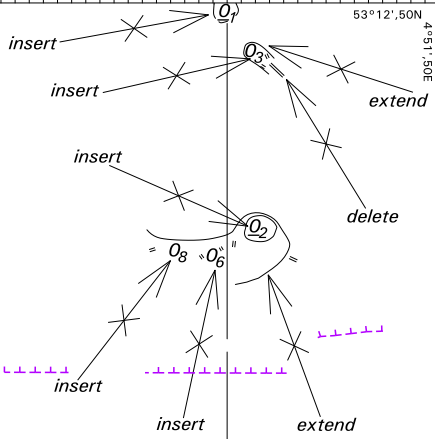

45'

50'

North border

53°12'.50N
4°51'.50E

10'

East border

Netherlands Hydrographic Office

BaZ	172/18	1/1	NL Charts	126
Previous BaZ	112/18		Weekly	19