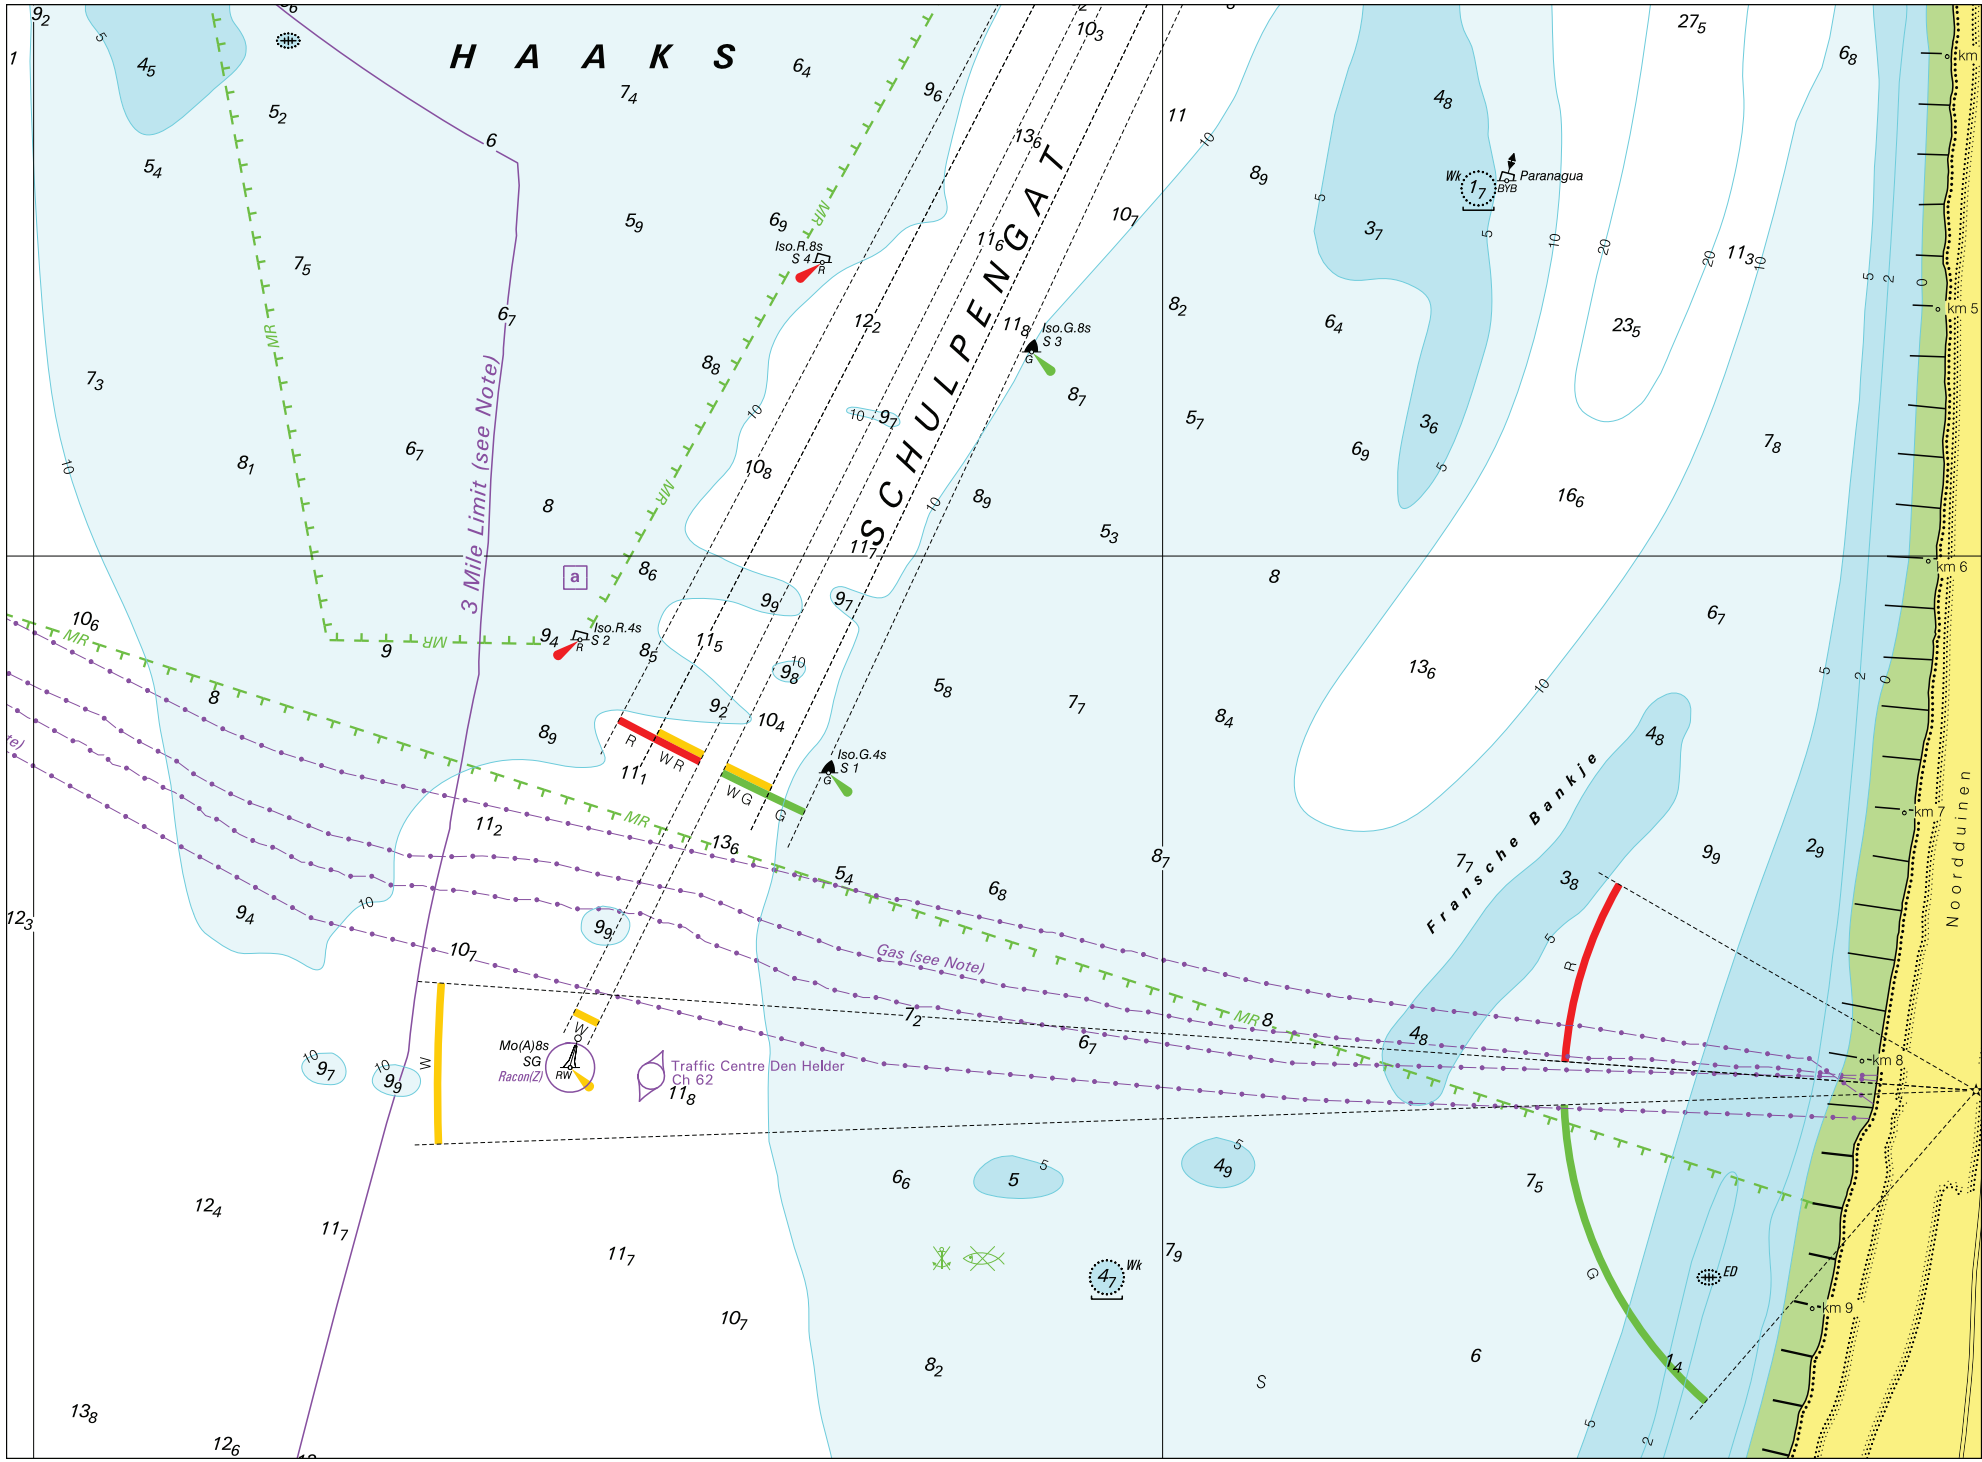

X-1-a-c-a-l-a-e-a [I A a-a-o-f-i I A a-a-o-a-i F-B] A-e-l a-a-a-i F-e-a-f-j-c-e-i A {
Block for chart 1546 to NL NiM 37118 Size block 261.3 x 192.5 mm

Insert in position approx: 52-53.60 N 004-39.40 E